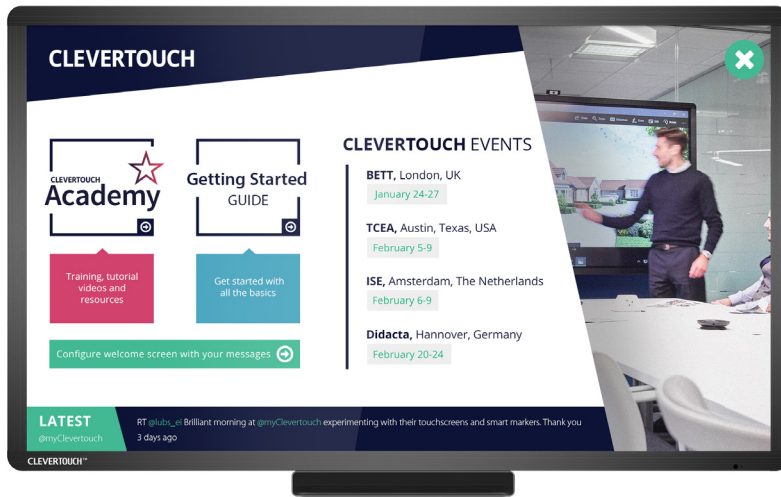

Clever Message

NEW

24/7 digital signage

Turn your Clevertouch into an interactive digital signage kiosk.

Branded power-up screen

Get your organisation's daily news when you power-up each day.

Live video streaming

Broadcast live or pre-recorded audio and video to your screens.

Instant messaging

Send instant or timed messages to any of your Clevertouch screens remotely.

Alerts

Send important announcements at the touch of a button.

Group your screens

Send messages to groups of Clevertouch displays simultaneously.

Clever Message Features

Add your logo

Customise with your colours

Add images and slideshows

RSS

Create RSS feeds

Live video messages

Add video and movies

Insert documents (pdf, word)

Add web pages

PPT.

Play PowerPoint presentations

Add clocks with date and time

Add sound

abc

Add text boxes

Create animations

Schedule timed messages

Choose from hundreds of themed templates

Assign zones to different staff or departments

Create groups of screens

Works over multiple locations